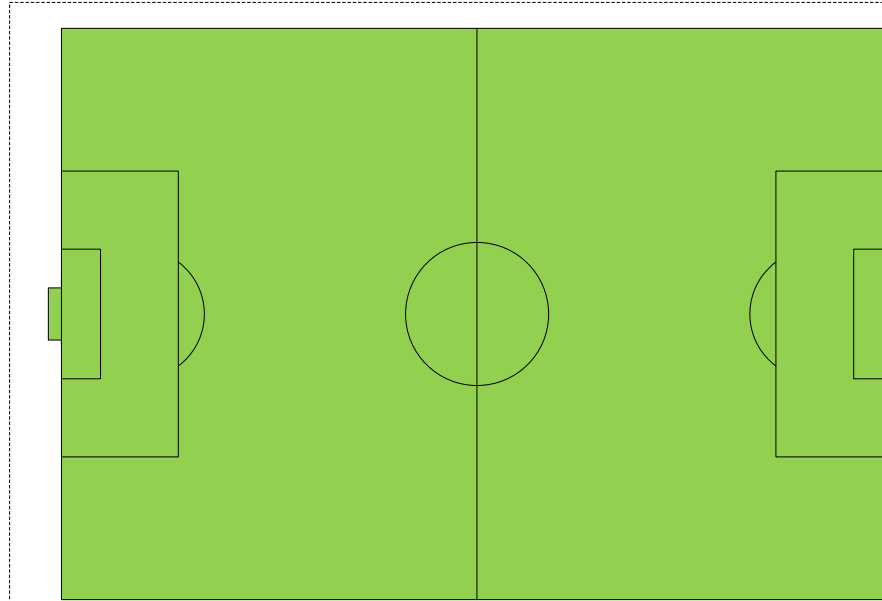

RooBall Pitch (40 x 60)

Light Post

GK

Western Pitch (45 x 90)

Main Pitch (70 x 100)

Fencing

Eastern Pitch (55 x 96)

Canteen